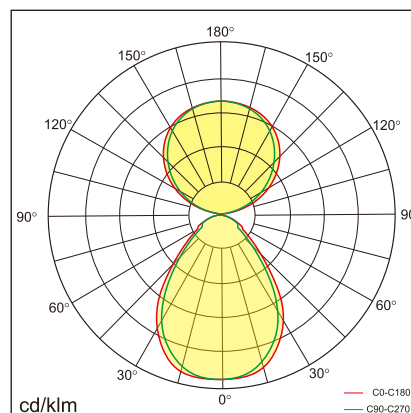

Technical data

Item No.	BMRT-1206030-BD	BMRT-1206030-BM	BMRT-1206030-CD	BMRT-1206030-CM
Input Power	↑30W/30W↓	↑30W/30W↓	↑30W/30W↓	↑30W/30W↓
Input Voltage	AC200~240V	AC200~240V	AC200~240V	AC200~240V
Power Factor	≥0.9	≥0.9	≥0.9	≥0.9
Luminous Flux	↑3000lm/3000lm↓	↑3000lm/3000lm↓	↑2600lm/2600lm↓	↑2600lm/2600lm↓
UGR	< 18	< 18	< 18	< 18
Color Rendering Index	>80	>80	>80	>80
Life Time	L80(B10)50,000H	L80(B10)50,000H	L80(B10)50,000H	L80(B10)50,000H
Beam Angle	↑110°/90°↓	↑110°/90°↓	↑110°/90°↓	↑110°/90°↓
CCT	3000/4000/6000K	3000/4000/6000K	3000K~6000K	3000K~6000K
Colour consistency SDCM	< 3	< 3	< 3	< 3
Dimming	Touchpaneldimming	Touchpaneldimming	Touchpaneldimming	Touchpaneldimming
Sensor	Daylight sensor Motion sensor	Motion sensor	Daylight sensor Motion sensor	Motion sensor
Housing Color	Silver/White	Silver/White	Silver/White	Silver/White
Fixture Materia	6063AL	6063AL	6063AL	6063AL
Protection Level	IP20	IP20	IP20	IP20
Storage Temperature	-40°C~+80°C	-40°C~+80°C	-40°C~+80°C	-40°C~+80°C
Working Temperature	-20°C~+45°C	-20°C~+45°C	-20°C~+45°C	-20°C~+45°C
Net Weight	6.2kg	6.2kg	6.2kg	6.2kg
Package size	1390*465*155mm	1390*465*155mm	1390*465*155mm	1390*465*155mm
20GP	240pcs	240pcs	240pcs	240pcs
40GP	530pcs	530pcs	530pcs	530pcs