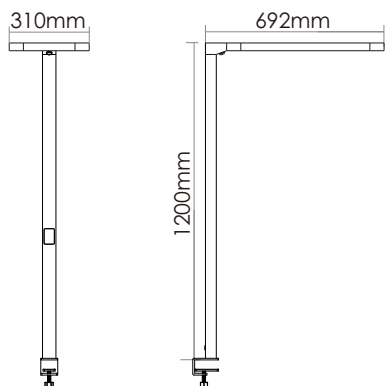

5 years warranty

Application Areas

For personal offices, public offices and other office space.

Technical data

Item No.	BMRT-1206030-BD	BMRT-1206030-BM	BMRT-1206030-CD	BMRT-1206030-CM
Input Power	↑30W/30W↓	↑30W/30W↓	↑30W/30W↓	↑30W/30W↓
Input Voltage	AC200~240V	AC200~240V	AC200~240V	AC200~240V
Power Factor	≥0.9	≥0.9	≥0.9	≥0.9
Luminous Flux	↑3000lm/3000lm↓	↑3000lm/3000lm↓	↑2600lm/2600lm↓	↑2600lm/2600lm↓
UGR	< 18	< 18	< 18	< 18
Color Rendering Index	>80	>80	>80	>80
Life Time	L80(B10)50,000H	L80(B10)50,000H	L80(B10)50,000H	L80(B10)50,000H
Beam Angle	↑110°/90°↓	↑110°/90°↓	↑110°/90°↓	↑110°/90°↓
CCT	3000/4000/6000K	3000/4000/6000K	3000K~6000K	3000K~6000K
Colour consistency SDCM	< 3	< 3	< 3	< 3
Dimming	Touchpaneldimming	Touchpaneldimming	Touchpaneldimming	Touchpaneldimming
Sensor	Daylight sensor Motion sensor	Motion sensor	Daylight sensor Motion sensor	Motion sensor
Housing Color	Silver/White	Silver/White	Silver/White	Silver/White
Fixture Materia	6063AL	6063AL	6063AL	6063AL
Protection Level	IP20	IP20	IP20	IP20
Storage Temperature	-40°C~+80°C	-40°C~+80°C	-40°C~+80°C	-40°C~+80°C
Working Temperature	-20°C~+45°C	-20°C~+45°C	-20°C~+45°C	-20°C~+45°C
Net Weight	6.2kg	6.2kg	6.2kg	6.2kg
Package size	1390*465*155mm	1390*465*155mm	1390*465*155mm	1390*465*155mm
20GP	240pcs	240pcs	240pcs	240pcs
40GP	530pcs	530pcs	530pcs	530pcs